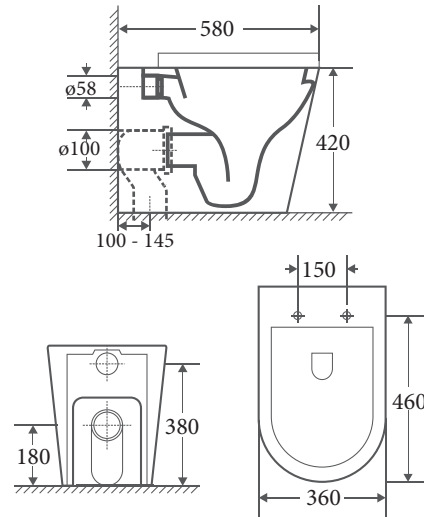

Product Dimension

Dimension: 580 x 360 x 420mm

Specifications

- Model no: ZAWFP

Description: Wall Face Floor Pan

Features:

- Highest Quality Vitreous China
- Rimless vortex flushing technology
- Easy-release slim Duraplas seat
- Unique trap design - 100% clean water

Installation:

V70 flexible connector

- P-Trap: 180mm Roughing-in
- S-Trap: 100-145mm Roughing-in

Water Consumption:

WELS 4 Star
4.5L/Full, 3L/Half

RUBINE Zara floor-pan is designed with the latest rimless outfit that coupled with a patented VORTEX flushing technology that enable good transportation of wastes with minimum water consumption. It also replaced 100% trapped water per cycle so as to prevent growth of bacteria. In addition, the porcelain is fired at a high temperature of 1240 °C to ensure its hardness and applied a special glazing formula to protect the WC surface from scratches and it is easy to maintain too.