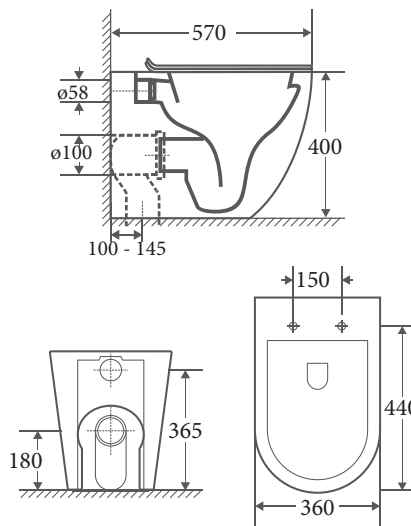

Product Dimension

Dimension: 570 x 360 x 400mm

Specifications

- Model no: RAWFP
- Description: Wall Face Floor Pan

- Features:
- Highest Quality Vitreous China
 - Rimless vortex flushing technology
 - Easy-release slim Duraplas seat
 - Unique trap design - 100% clean water

- Installation:
- V70 flexible connector
 - P-Trap: 180mm Roughing-in
 - S-Trap: 100-145mm Roughing-in

Water Consumption:
WELS 4 Star
4.5L/Full, 3L/Half

RUBINE Raul floor-pan is designed with the latest rimless outfit that coupled with a patented VORTEX flushing technology that enable good transportation of wastes with minimum water consumption. It also replaced 100% trapped water per cycle so as to prevent growth of bacteria. In addition, the porcelain is fired at a high temperature of 1240 °C to ensure its hardness and applied a special glazing formula to protect the WC surface from scratches and it is easy to maintain too.