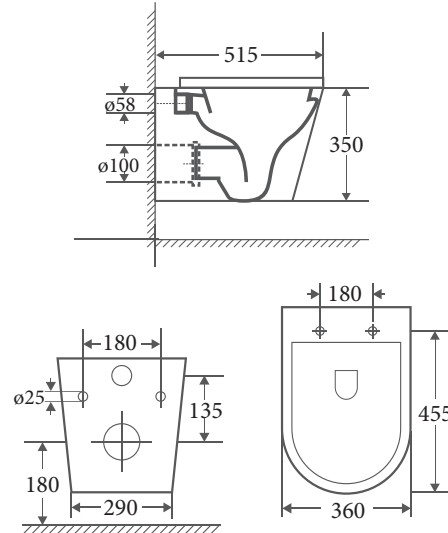

Product Dimension

Dimension: 515 x 360 x 350mm

Specifications

Model no: ZAWHP

Description: Wall-hung pan

Features:

- Highest Quality Vitreous China
- Rimless vortex flushing technology
- Easy-release slim Duraplas seat
- Unique trap design - 100% clean water

Installation:

- P-Trap: 180mm Roughing-in

Water Consumption:

WELS 4 Star
4.5L/Full, 3L/Half

RUBINE Zara wall-hung pan is designed with the latest rimless outfit that coupled with a patented VORTEX flushing technology that enable good transportation of wastes with minimum water consumption. It also replaced 100% trapped water per cycle so as to prevent growth of bacteria. In addition, the porcelain is fired at a high temperature of 1240 °C to ensure its hardness and applied a special glazing formula to protect the WC surface from scratches and it is easy to maintain too.