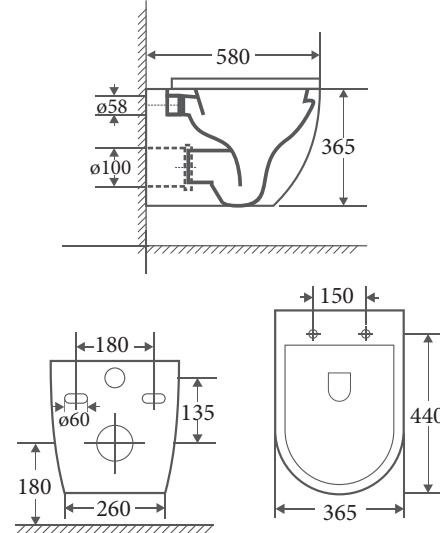

#### Product Dimension

Dimension: 580 x 365 x 365mm

#### Specifications

Model no: RAWHP

Description: Wall Hung Pan

#### Installation:

- P-Trap: 180mm Roughing-in

#### Water Consumption:

WELS 4 Star  
4.5L/Full, 3L/Half

RUBINE Raul wall-hung pan is designed with the latest rimless outfit that coupled with a patented VORTEX flushing technology that enable good transportation of wastes with minimum water consumption. It also replaced 100% trapped water per cycle so as to prevent growth of bacteria. In addition, the porcelain is fired at a high temperature of 1240 °C to ensure its hardness and applied a special glazing formula to protect the WC surface from scratches and it is easy to maintain too.