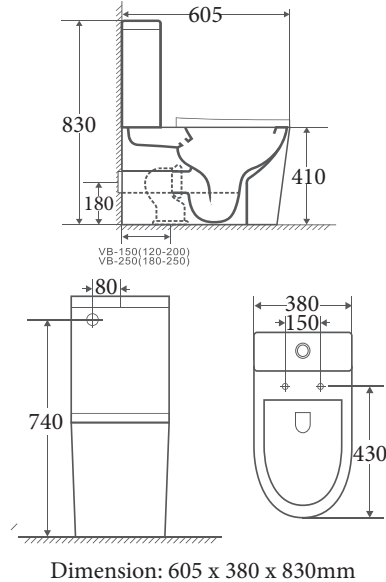

#### Product Dimension

#### Specifications

Model No: ZP-T2G

Description: Wall-faced - sits flat against wall

Features:

- Highest Quality Vitreous China
- Rimless vortex flushing technology
- Ergonomic seat-height design
- Special glazing surface
- Easy-release Duraplas seat
- Unique trap design - 100% clean water

Installation:

VB150: 120-180mm

VB250: 180-250mm (Optional)

- P-Trap: 180mm Roughing-in
  - S-Trap: 120-250mm Roughing-in
- Prefixed with Geberit system

Water Consumption:

WELS 4 Star  
4.5L/Full, 3L/Half