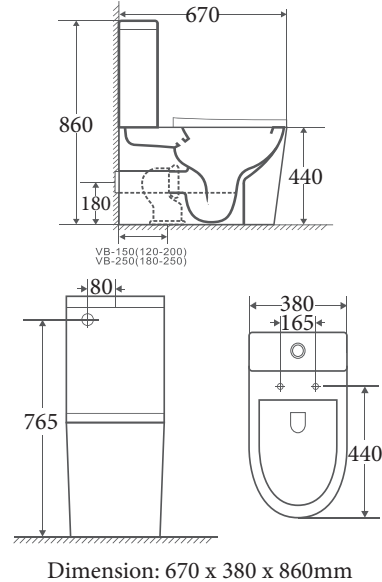

#### Product Dimension

#### Specifications

Model no: SP-T2G

Description: Wall-faced - sits flat against wall

Features:

- Highest Quality Vitreous China
- Rimless vortex flushing technology
- Ergonomic seat-height design
- Special glazing surface
- Easy-release slim Duraplas seat
- Unique trap design - 100% clean water

Installation:

VB150: 120-180mm

VB250: 180-250mm (Optional)

- P-Trap: 180mm Roughing-in
  - S-Trap: 120-250mm Roughing-in
- Prefixed with Geberit system

Water Consumption:

WELS 4 Star  
4.5L/Full, 3L/Half

RUBINE Sena toilet is designed with the latest rimless outfit that coupled with a patented VORTEX flushing technology that enable good transportation of wastes with minimum water consumption. It also replaced 100% trapped water per cycle so as to prevent growth of bacteria. In addition, the porcelain is fired at a high temperature of 1240 °C to ensure its hardness and applied a special glazing formula to protect the WC surface from scratches and it is easy to maintain too.