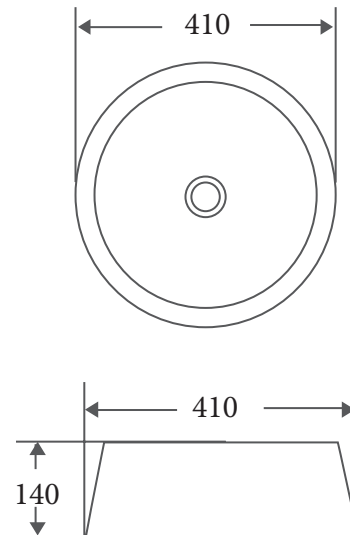

TRIER SERIES

Counter-top Circular Art Basin

Product Dimension

Dimension: 410 x 410 x 140mm

Specifications

- Model: **TR-75-BK**
- Counter-top circular art basin
- Art Black finishing
- No Overflow
- Self-cleaning glazed surface
- Hygiene plus technology
- Optional: Ceramic waste cover