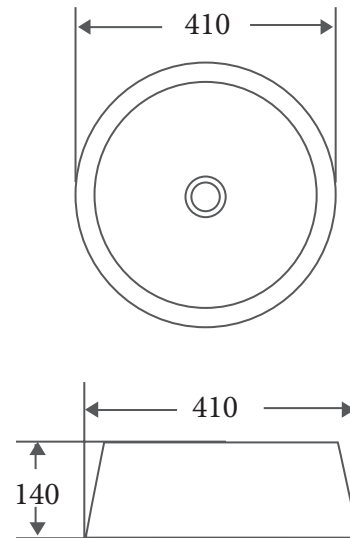

TRIER SERIES

Counter-top Circular Art Basin

Product Dimension

Dimension: 410 x 410 x 140mm

Specifications

- Model: **TR-65-AB**
- Counter-top circular art basin
- Art Bronze finishing
- No Overflow
- Self-cleaning glazed surface
- Hygiene plus technology
- Optional: Ceramic waste cover