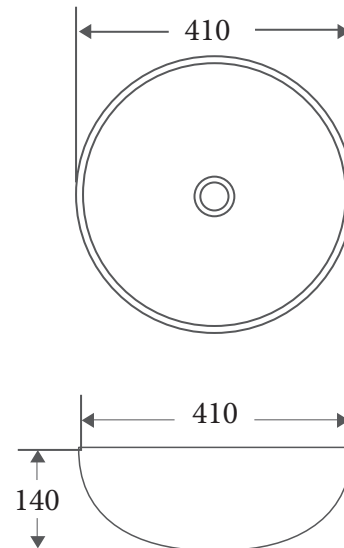

TRIER SERIES

Counter-top Circular Art Basin

Product Dimension

Dimension: 410 x 410 x 140mm

Specifications

- Model: **TR-64-AB**
- Counter-top circular art basin
- Art Bronze finishing
- No Overflow
- Self-cleaning glazed surface
- Hygiene plus technology
- Optional: Ceramic waste cover