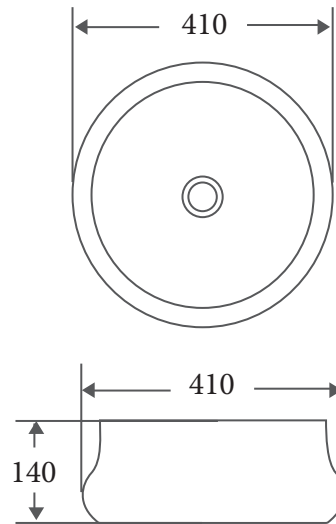

TRIER SERIES

Counter-top Circular Art Basin

Product Dimension

Dimension: 410 x 410 x 140mm

Specifications

- Model: **TR-32-AG**
- Counter-top circular art basin
- External Gunmetal finishing
- No Overflow
- Self-cleaning glazed surface
- Hygiene plus technology
- Optional: Ceramic waste cover