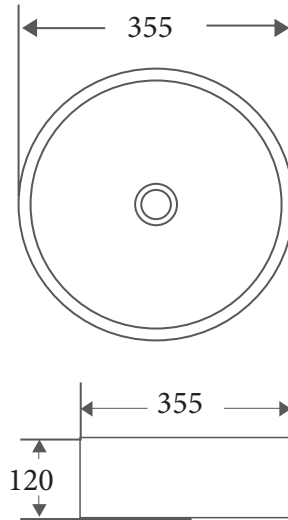

SASSO SERIES

Counter-top Round Art Basin

Product Dimension

Dimension: 355 x 355 x120mm

Specifications

- Model: **SA-34-TG**
- Counter-top round art basin
- Tango Grey finishing
- No Overflow
- Self-cleaning glazed surface
- Hygiene plus technology
- Optional: Ceramic waste cover