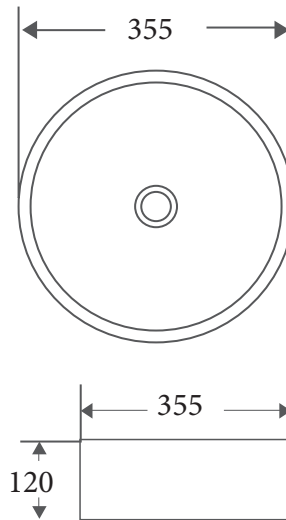

SASSO SERIES

Counter-top Round Art Basin

Product Dimension

Dimension: 355 x 355 x 120mm

Specifications

- Model: **SA-34-PG**
- Counter-top round art basin
- Posh Gold finishing
- No Overflow
- Self-cleaning glazed surface
- Hygiene plus technology
- Optional: Ceramic waste cover