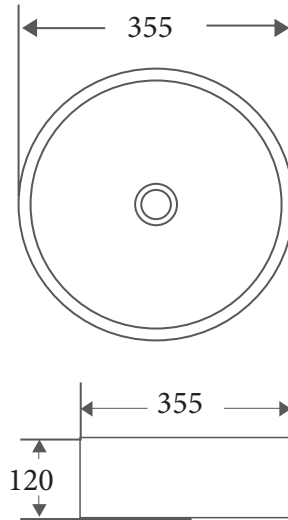

SASSO SERIES

Counter-top Round Art Basin

Product Dimension

Dimension: 355 x 355 x 120mm

Specifications

- Model: **SA-34-NG**
- Counter-top round art basin
- Nero Grey (Gunmetal) finishing
- No Overflow
- Self-cleaning glazed surface
- Hygiene plus technology
- Optional: Ceramic waste cover