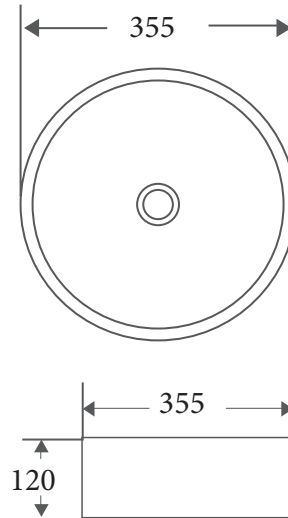

### Product Dimension

Dimension: 355 x 355 x120mm

### Specifications

- Model: **SA-34-MW**
- Counter-top round art basin
- Matt White finishing
- No Overflow
- Self-cleaning glazed surface
- Hygiene plus technology
- Optional: Ceramic waste cover

Round is a shape of passion and color is the smile of nature. **SASSO** series is the combination of both elements to liven up your bathroom