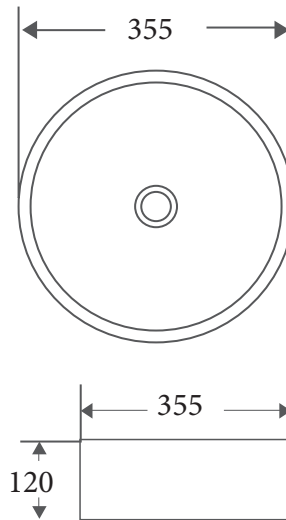

SASSO SERIES

Counter-top Round Art Basin

Product Dimension

Dimension: 355 x 355 x 120mm

Specifications

- Model: **SA-34-MB**
- Counter-top round art basin
- Matt Black finishing
- No Overflow
- Self-cleaning glazed surface
- Hygiene plus technology
- Optional: Ceramic waste cover