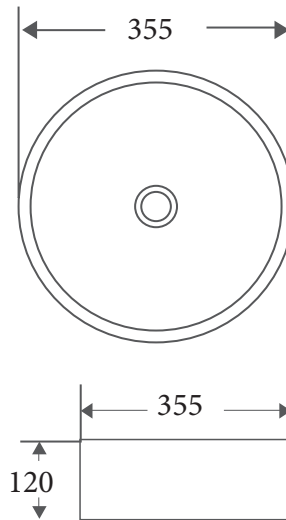

SASSO SERIES

Counter-top Round Art Basin

Product Dimension

Dimension: 355 x 355 x 120mm

Specifications

- Model: **SA-34-CA**
- Counter-top round art basin
- Cappuccino finishing
- No Overflow
- Self-cleaning glazed surface
- Hygiene plus technology
- Optional: Ceramic waste cover