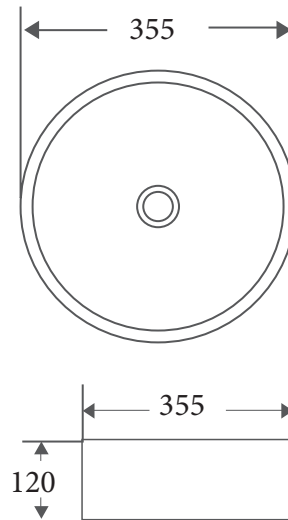

SASSO SERIES

Counter-top Round Art Basin

Product Dimension

Dimension: 355 x 355 x 120mm

Specifications

- Model: **SA-34-AG**
- Counter-top round art basin
- Antique Green finishing
- No Overflow
- Self-cleaning glazed surface
- Hygiene plus technology
- Optional: Ceramic waste cover