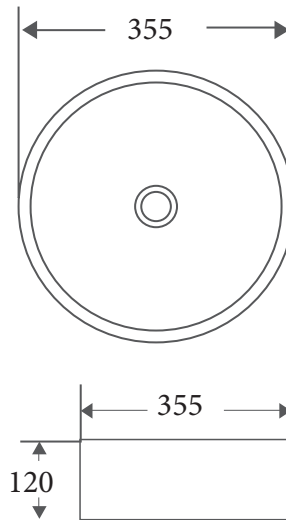

SASSO SERIES

Counter-top Round Art Basin

Product Dimension

Dimension: 355 x 355 x 120mm

Specifications

- Model: **SA-31-TB**
- Counter-top round art basin
- Touchline Black finishing
- No Overflow
- Self-cleaning glazed surface
- Hygiene plus technology
- Optional: Ceramic waste cover

Round is a shape of passion and color is the smile of nature. **SASSO** series is the combination of both elements to liven up your bathroom.

Retail Price

SA-31-TB \$350