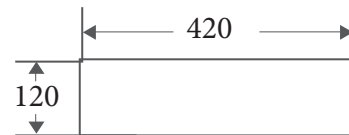

MARSAY SERIES

Wall-hung Basin

Product Dimension

Dimension: 420 x 420 x 120mm

Specifications

- Model: **MA-77-NG**
- Wall-hung Square Art Basin
- Nero Grey (Gunmetal) Finishing
- Overflow is available
- 1 Tap Hole
- Self-cleaning glazed surface
- Hygiene plus technology
- Optional: Ceramic waste cover