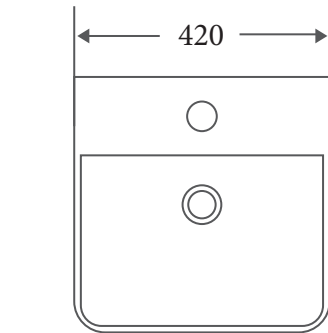

MARSAY SERIES

Wall-hung Basin

Product Dimension

Dimension: 420 x 420 x 120mm

Specifications

- Model: **MA-77-NG**
- Wall-hung Square Art Basin
- Nero Grey (Gunmetal) Finishing
- Overflow is available
- 1 Tap Hole
- Self-cleaning glazed surface
- Hygiene plus technology
- Optional: Ceramic waste cover

BASIC - Wall-hung basin is the most original way of furnishing up your bathroom and by adding color to it, it is the combination of basic and contemporary.

Black

Matt Black

Matt Brown

Matt Dark Grey

Matt Green