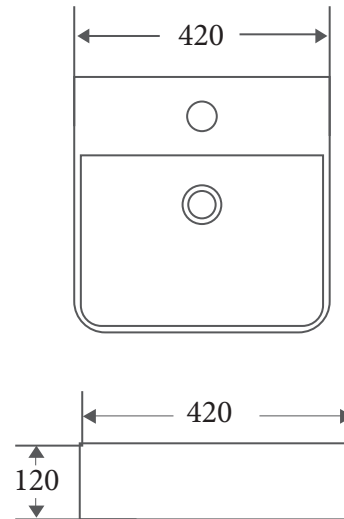

Product Dimension

Dimension: 420 x 420 x 120mm

Specifications

- Model: **MA-77-MW**
- Wall-hung Square Art Basin
- Matt White Finishing
- Overflow is available
- 1 Tap Hole
- Self-cleaning glazed surface
- Hygiene plus technology
- Optional: Ceramic waste cover

BASIC - Wall-hung basin is the most original way of furnishing up your bathroom and by adding color to it, it is the combination of basic and contemporary.

Black

Matt Black

Matt Brown

Matt Dark Grey

Matt Green