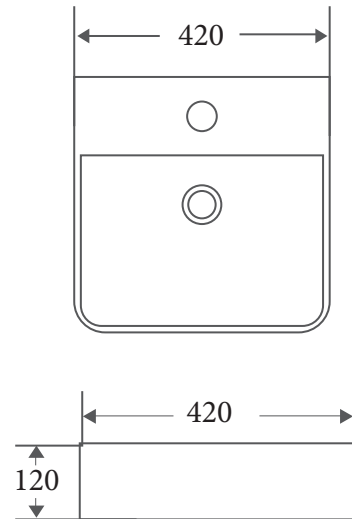

### Wall-hung Basin

#### Product Dimension

Dimension: 420 x 420 x 120mm