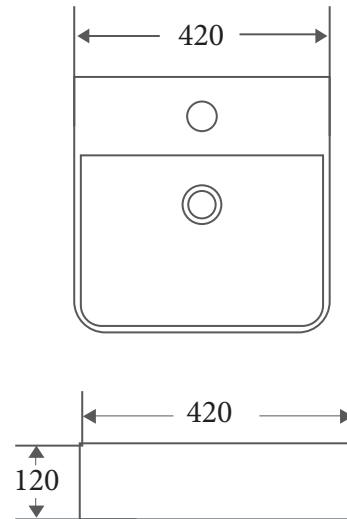

Product Dimension

Dimension: 420 x 420 x 120mm

Specifications

- Model: **MA-77-AG**
- Wall-hung Square Art Basin
- Antique Green Finishing
- Overflow is available
- 1 Tap Hole
- Self-cleaning glazed surface
- Hygiene plus technology
- Optional: Ceramic waste cover