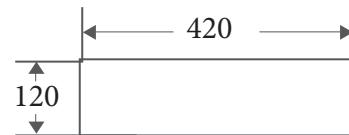

Product Dimension

Dimension: 500 x 420 x 120mm

Specifications

- Model: **MA-73S-MB**
- Wall-hung Square Art Basin
- Matt Black Finishing
- Overflow is available
- 1 Tap Hole
- Self-cleaning glazed surface
- Hygiene plus technology
- Optional: Ceramic waste cover