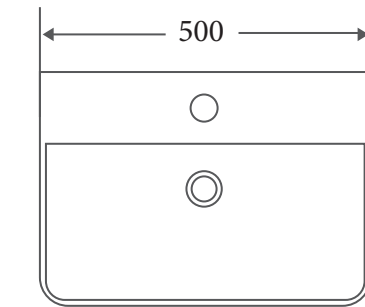

Product Dimension

Dimension: 500 x 420 x 120mm

Specifications

- Model: **MA-73S-MB**
- Wall-hung Square Art Basin
- Matt Black Finishing
- Overflow is available
- 1 Tap Hole
- Self-cleaning glazed surface
- Hygiene plus technology
- Optional: Ceramic waste cover

BASIC - Wall-hung basin is the most original way of furnishing up your bathroom and by adding color to it, it is the combination of basic and contemporary.

Black

Matt Black

Matt Brown

Matt Dark Grey

Matt Green