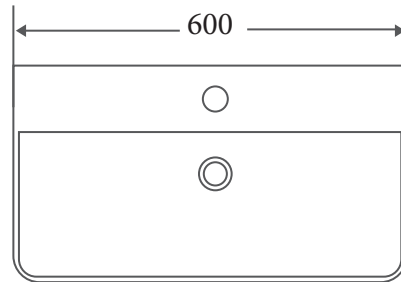

Product Dimension

Dimension: 600 x 420 x 120mm

Specifications

- Model: **MA-73-MB**
- Wall-hung Square Art Basin
- Matt Black Finishing
- Overflow is available
- 1 Tap Hole
- Self-cleaning glazed surface
- Hygiene plus technology
- Optional: Ceramic waste cover

BASIC - Wall-hung basin is the most original way of furnishing up your bathroom and by adding color to it, it is the combination of basic and contemporary.

Black

Matt Black

Matt Brown

Matt Dark Grey

Matt Green