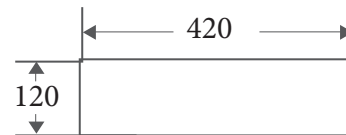

Product Dimension

Dimension: 600 x 420 x 120mm

Specifications

- Model: **MA-73-MB**
- Wall-hung Square Art Basin
- Matt Black Finishing
- Overflow is available
- 1 Tap Hole
- Self-cleaning glazed surface
- Hygiene plus technology
- Optional: Ceramic waste cover