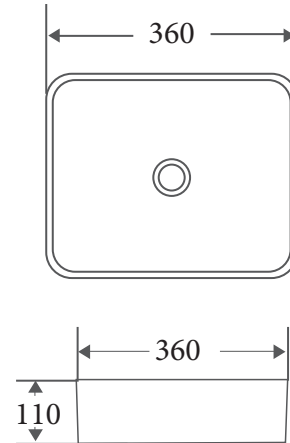

ETNA SERIES

Square Basin

Product Dimension

Dimension: 360 x 360 x 110mm

Specifications

- Model: **ET-79-CA**
- Counter-top Rectangular Art Basin
- Cappuccinno finishing
- No Overflow
- Self-cleaning glazed surface
- Hygiene plus technology
- Optional: Ceramic waste cover