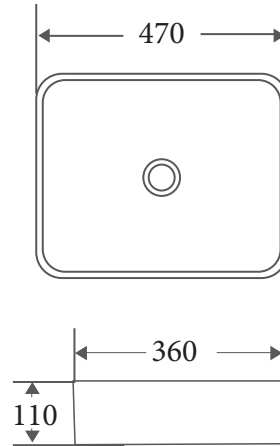

### Rectangular Basin

#### Product Dimension

**Dimension: 470 x 360 x 110mm**