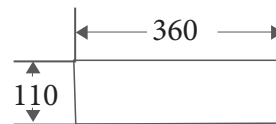

ETNA SERIES

Rectangular Basin

Product Dimension

Dimension: 470 x 360 x 110mm

Specifications

- Model: **ET-78-NG**
- Counter-top Rectangular Art Basin
- Nero Grey (Gunmetal) finishing
- No Overflow
- Self-cleaning glazed surface
- Hygiene plus technology
- Optional: Ceramic waste cover