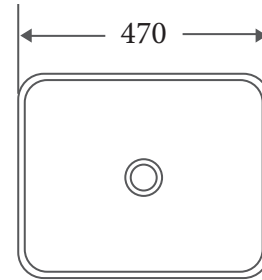

ETNA SERIES

Rectangular Basin

Product Dimension

Dimension: 470 x 360 x 110mm

Specifications

- Model: **ET-78-NG**
- Counter-top Rectangular Art Basin
- Nero Grey (Gunmetal) finishing
- No Overflow
- Self-cleaning glazed surface
- Hygiene plus technology
- Optional: Ceramic waste cover