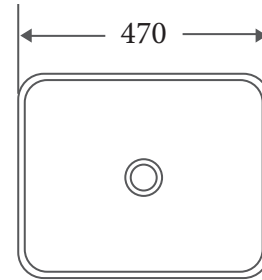

ETNA SERIES

Rectangular Basin

Product Dimension

Dimension: 470 x 360 x 110mm

Specifications

- Model: **ET-78-MB**
- Counter-top Rectangular Art Basin
- Matt Black finishing
- No Overflow
- Self-cleaning glazed surface
- Hygiene plus technology
- Optional: Ceramic waste cover