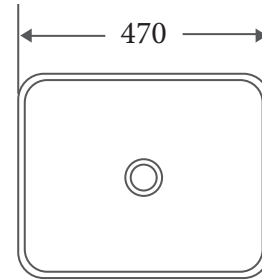

ETNA SERIES

Rectangular Basin

Product Dimension

Dimension: 470 x 360 x 110mm

Specifications

- Model: **ET-78-CA**
- Counter-top Rectangular Art Basin
- Cappuccino finishing
- No Overflow
- Self-cleaning glazed surface
- Hygiene plus technology
- Optional: Ceramic waste cover