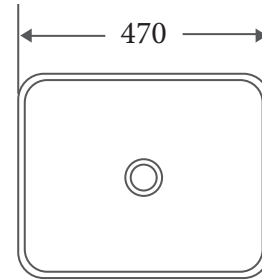

ETNA SERIES

Rectangular Basin

Product Dimension

Dimension: 470 x 360 x 110mm

Specifications

- Model: **ET-78-AG**
- Counter-top Rectangular Art Basin
- Antique Green finishing
- No Overflow
- Self-cleaning glazed surface
- Hygiene plus technology
- Optional: Ceramic waste cover