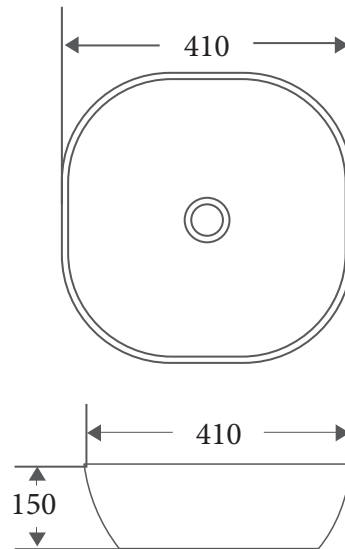

CHUR SERIES

Counter-Top Basin

Product Dimension

Dimension: 410 x 410 x150mm

Specifications

- Model: **CH-44-TW**
- Counter-top round-edged square basin
- Touchline White finishing
- No overflow
- Self-cleaning glazed surface
- Hygiene plus technology