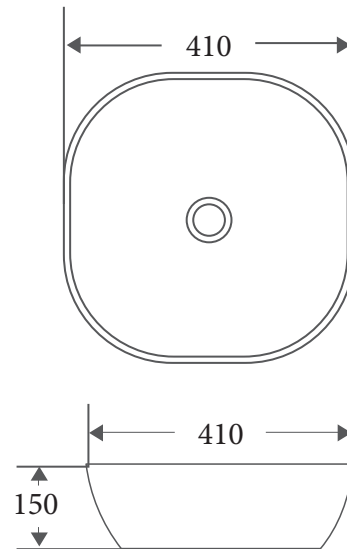

Product Dimension

Dimension: 410 x 410 x 150mm

Specifications

- Model: **CH-44-MB**
- Counter-top round-edged square basin
- Matt Black finishing
- No overflow
- Self-cleaning glazed surface
- Hygiene plus technology
- Optional: Ceramic waste cover