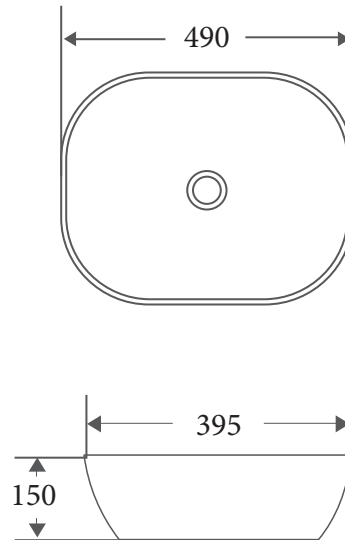

CHUR SERIES

Counter-Top Basin

Product Dimension

Dimension: 490 x 395 x150mm

Specifications

- Model: **CH-43-TW**
- Counter-top round-edged square basin
- Touchline White finishing
- No overflow
- Self-cleaning glazed surface
- Hygiene plus technology