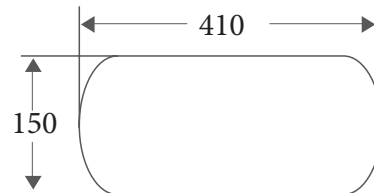

CHUR SERIES

Counter-Top Basin

Product Dimension

Dimension: 610 x 410 x150mm

Specifications

- Model: **CH-33-MB**
- Counter-top round-edged square basin
- Matt Black finishing
- No overflow
- Self-cleaning glazed surface
- Hygiene plus technology
- Optional: Ceramic waste cover