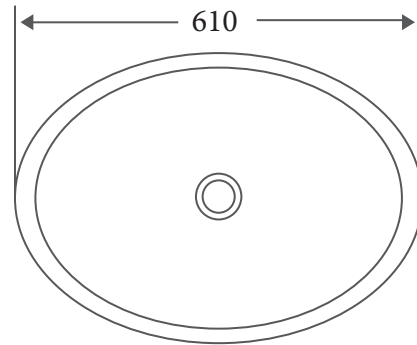

CHUR SERIES

Counter-Top Basin

Product Dimension

Dimension: 610 x 410 x150mm

Specifications

- Model: **CH-33-MB**
- Counter-top round-edged square basin
- Matt Black finishing
- No overflow
- Self-cleaning glazed surface
- Hygiene plus technology
- Optional: Ceramic waste cover