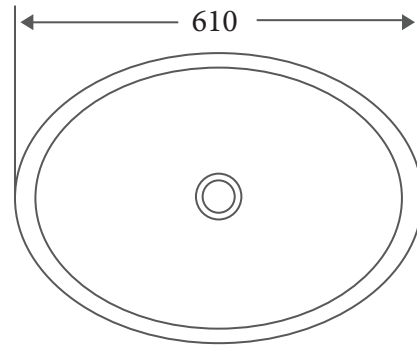

## CHUR SERIES

Counter-Top Basin

### Product Dimension

**Dimension: 610 x 410 x150mm**

### Specifications

- Model: **CH-33-BW**
- Counter-top round-edged square basin
- Black/White finishing
- No overflow
- Self-cleaning glazed surface
- Hygiene plus technology
- Optional: Ceramic waste cover