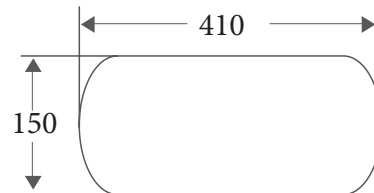

### Product Dimension

**Dimension: 610 x 410 x150mm**