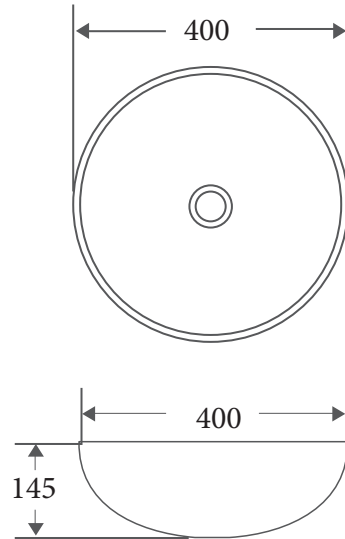

CHUR SERIES

Counter-Top Basin

Product Dimension

Dimension: 400 x 400 x145mm

Specifications

- Model: **CH-03-TW**
- Counter-top round-edged square basin
- Touchline White finishing
- No overflow
- Self-cleaning glazed surface
- Hygiene plus technology
- Optional: Ceramic waste cover