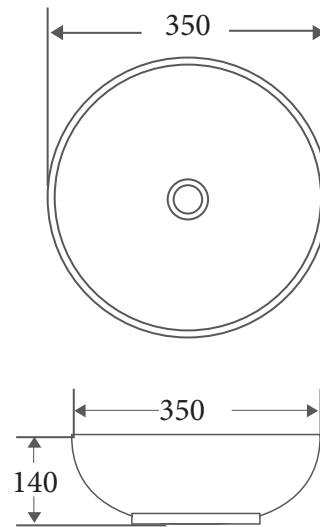

Product Dimension

Dimension: 350 x 350 x 140mm

Specifications

- Model: **ASTI-94-MB**
- Counter-top round art basin
- Matt Black finishing
- No overflow
- Self-cleaning glazed surface
- Hygiene plus technology
- Optional: Ceramic waste cover