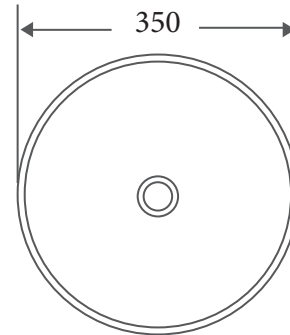

Product Dimension

Dimension: 350 x 350 x140mm

Specifications

- Model: **ASTI-93-PB**
- Counter-top round art basin
- Pearl Black finishing
- No overflow
- Self-cleaning glazed surface
- Hygiene plus technology
- Optional: Ceramic waste cover