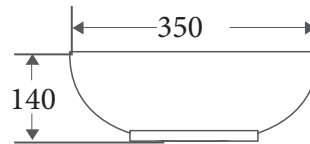

Product Dimension

Dimension: 350 x 350 x140mm

Specifications

- Model: **ASTI-93-PB**
- Counter-top round art basin
- Pearl Black finishing
- No overflow
- Self-cleaning glazed surface
- Hygiene plus technology
- Optional: Ceramic waste cover