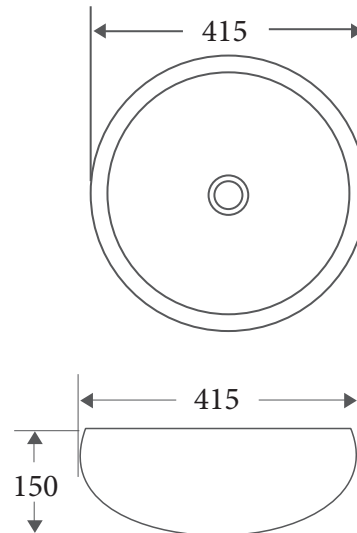

Product Dimension

Dimension: 415 x 415 x 150mm

Specifications

- Model: **ASTI-87-MB**
- Counter-top round art basin
- Matt Black finishing
- No overflow
- Self-cleaning glazed surface
- Hygiene plus technology
- Optional: Ceramic waste cover