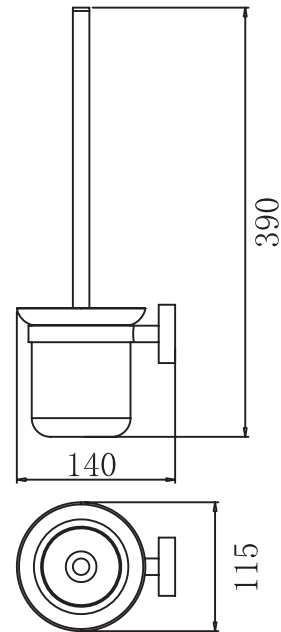

Product Dimension

Dimension (mm)	
Height	390
Length	140
Width	115

Specifications

GLOBE series displays traditional design and premium functionality. Fine details like concealed screws and electroplated surface perfect the finishing touch for a contemporary bathroom. Made of metal alloy which is of high resistance to corrosion. Available in Matt Chrome and Matt Black colours.

- Model no: GE-5211
- Rust-proof
- Concealed screw mounting
- Easy installation

Solid, rounded aesthetic to suit any bathroom designs.

Retail Price

GE-5211-MC \$39

GE-5211-MB \$39