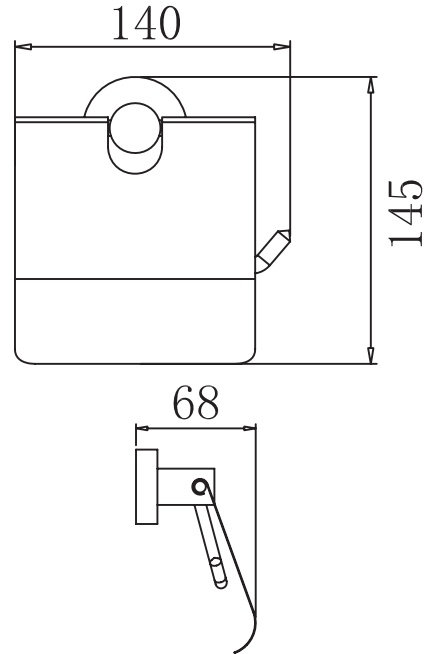

#### Product Dimension

Dimension (mm)	
Height	145
Length	140
Width	68

#### Specifications

- Model no: GE-5208L
- Rust-proof
- Concealed screw mounting
- Easy installation

**GLOBE** series displays traditional design and premium functionality. Fine details like concealed screws and electroplated surface perfect the finishing touch for a contemporary bathroom. Made of metal alloy which is of high resistance to corrosion. Available in Matt Chrome and Matt Black colours.