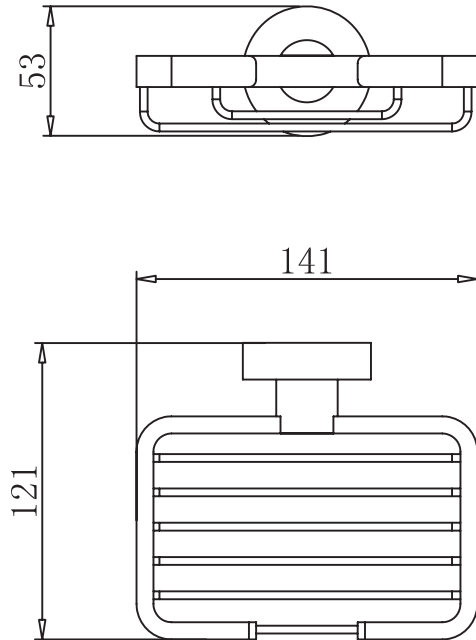

Product Dimension

Dimension (mm)	
Height	53
Length	141
Width	121

Specifications

- Model no: GE-5206
- Rust-proof
- Concealed screw mounting
- Easy installation

GLOBE series displays traditional design and premium functionality. Fine details like concealed screws and electroplated surface perfect the finishing touch for a contemporary bathroom. Made of metal alloy which is of high resistance to corrosion. Available in Matt Chrome and Matt Black colours.

Solid, rounded aesthetic to suit any bathroom designs.

Retail Price

GE-5206-MC \$33

GE-5206-MB \$33