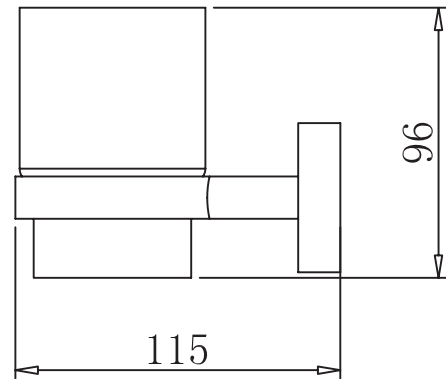

Product Dimension

Dimension (mm)	
Height	96
Length	115
Width	69

Specifications

- Model no: GE-5205
- Rust-proof
- Concealed screw mounting
- Easy installation

GLOBE series displays traditional design and premium functionality. Fine details like concealed screws and electroplated surface perfect the finishing touch for a contemporary bathroom. Made of metal alloy which is of high resistance to corrosion. Available in Matt Chrome and Matt Black colours.

Solid, rounded aesthetic to suit any bathroom designs.

Retail Price

GE-5205-MC \$26

GE-5205-MB \$26