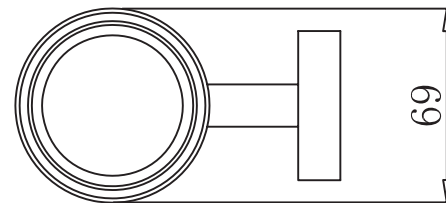

Product Dimension

Dimension (mm)	
Height	96
Length	115
Width	69

Specifications

- Model no: GE-5205
- Rust-proof
- Concealed screw mounting
- Easy installation

GLOBE series displays traditional design and premium functionality. Fine details like concealed screws and electroplated surface perfect the finishing touch for a contemporary bathroom. Made of metal alloy which is of high resistance to corrosion. Available in Matt Chrome and Matt Black colours.

Solid, rounded aesthetic to suit any bathroom designs.

Retail Price

GE-5205-MC \$26

GE-5205-MB \$26