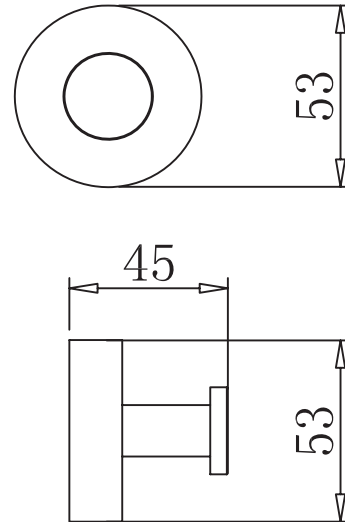

Product Dimension

Dimension (mm)	
Height	53
Length	53
Width	45

Specifications

- Model no: GE-5204D
- Rust-proof
- Concealed screw mounting
- Easy installation

GLOBE series displays traditional design and premium functionality. Fine details like concealed screws and electroplated surface perfect the finishing touch for a contemporary bathroom. Made of metal alloy which is of high resistance to corrosion. Available in Matt Chrome and Matt Black colours.

Solid, rounded aesthetic to suit any bathroom designs.

Retail Price

GE-5204D-MC \$21

GE-5204D-MB \$21