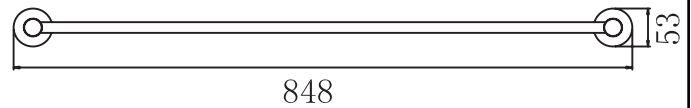

## Product Dimension

Dimension (mm)	
Height	53
Length	848
Width	120

## Specifications

- Model no: GE-5202L
- Rust-proof
- Concealed screw mounting
- Easy installation

**GLOBE** series displays traditional design and premium functionality. Fine details like concealed screws and electroplated surface perfect the finishing touch for a contemporary bathroom. Made of metal alloy which is of high resistance to corrosion. Available in Matt Chrome and Matt Black colours.