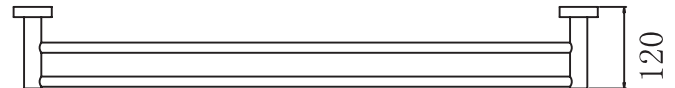

## Product Dimension

Dimension (mm)	
Height	53
Length	848
Width	120