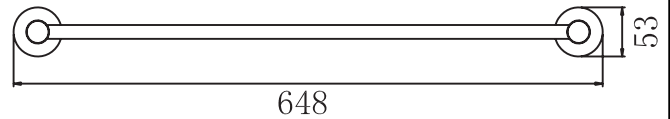

## Product Dimension

Dimension (mm)	
Height	53
Length	648
Width	120

## Specifications

- Model no: GE-5202
- Rust-proof
- Concealed screw mounting
- Easy installation

**GLOBE** series displays traditional design and premium functionality. Fine details like concealed screws and electroplated surface perfect the finishing touch for a contemporary bathroom. Made of metal alloy which is of high resistance to corrosion. Available in Matt Chrome and Matt Black colours.