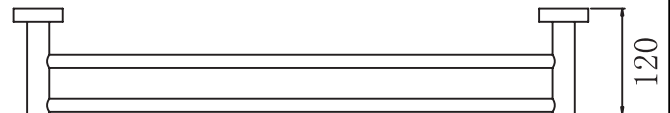

## Product Dimension

Dimension (mm)	
Height	53
Length	648
Width	120

## Specifications

- Model no: GE-5202
- Rust-proof
- Concealed screw mounting
- Easy installation

**GLOBE** series displays traditional design and premium functionality. Fine details like concealed screws and electroplated surface perfect the finishing touch for a contemporary bathroom. Made of metal alloy which is of high resistance to corrosion. Available in Matt Chrome and Matt Black colours.