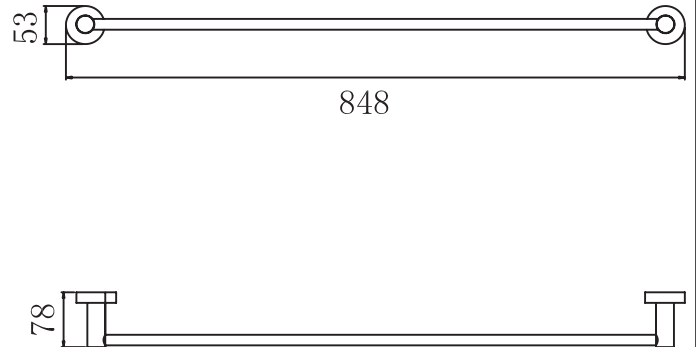

## Product Dimension

Dimension (mm)	
Height	53
Length	848
Width	78

## Specifications

- Model no: GE-5201L
- Rust-proof
- Concealed screw mounting
- Easy installation

**GLOBE** series displays traditional design and premium functionality. Fine details like concealed screws and electroplated surface perfect the finishing touch for a contemporary bathroom. Made of metal alloy which is of high resistance to corrosion. Available in Matt Chrome and Matt Black colours.