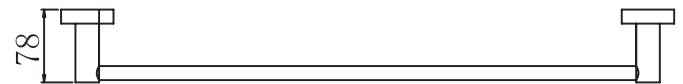

Product Dimension

Dimension (mm)	
Height	53
Length	648
Width	78

Specifications

- Model no: GE-5201
- Rust-proof
- Concealed screw mounting
- Easy installation

GLOBE series displays traditional design and premium functionality. Fine details like concealed screws and electroplated surface perfect the finishing touch for a contemporary bathroom. Made of metal alloy which is of high resistance to corrosion. Available in Matt Chrome and Matt Black colours.

Solid, rounded aesthetic to suit any bathroom designs.

Retail Price

GE-5201-MC \$38

GE-5201-MB \$38