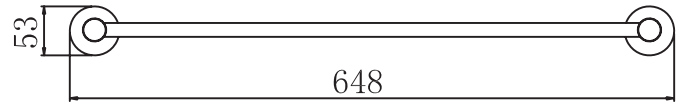

Product Dimension

Dimension (mm)	
Height	53
Length	648
Width	78

Specifications

- Model no: GE-5201
- Rust-proof
- Concealed screw mounting
- Easy installation

GLOBE series displays traditional design and premium functionality. Fine details like concealed screws and electroplated surface perfect the finishing touch for a contemporary bathroom. Made of metal alloy which is of high resistance to corrosion. Available in Matt Chrome and Matt Black colours.

Solid, rounded aesthetic to suit any bathroom designs.

Retail Price

GE-5201-MC \$38

GE-5201-MB \$38