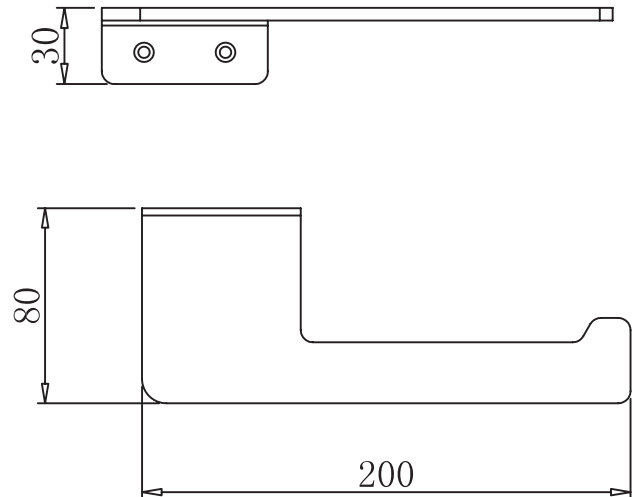

Product Dimension

Dimension (mm)	
Height	30
Length	200
Width	80

Specifications

- Model no: FT-6508
- Rust-proof
- Easy installation
- Mounting bracket and screw

FLAT series offers a stylish flat design with smooth, clean lines for your voguish bathroom. Easy installation with mounting bracket and screws. Made out of metal alloy which is of high resistance to corrosion. Electroplated matt finishing for a modern look. Available in Forest Grey and Matt Black colours.

Wide and flat surface with beautiful design to match any modern trends.

Retail Price

FT-6508-FG \$33

FT-6508-MB \$33