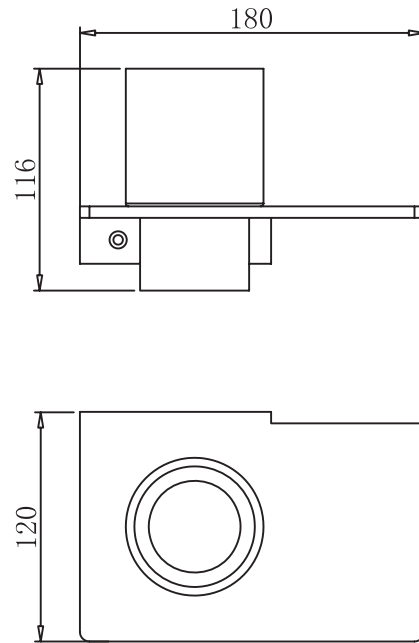

Product Dimension

Dimension (mm)	
Height	116
Length	180
Width	120

Specifications

- Model no: FT-6505
- Rust-proof
- Easy installation
- Mounting bracket and screw

FLAT series offers a stylish flat design with smooth, clean lines for your voguish bathroom. Easy installation with mounting bracket and screws. Made out of metal alloy which is of high resistance to corrosion. Electroplated matt finishing for a modern look. Available in Forest Grey and Matt Black colours.